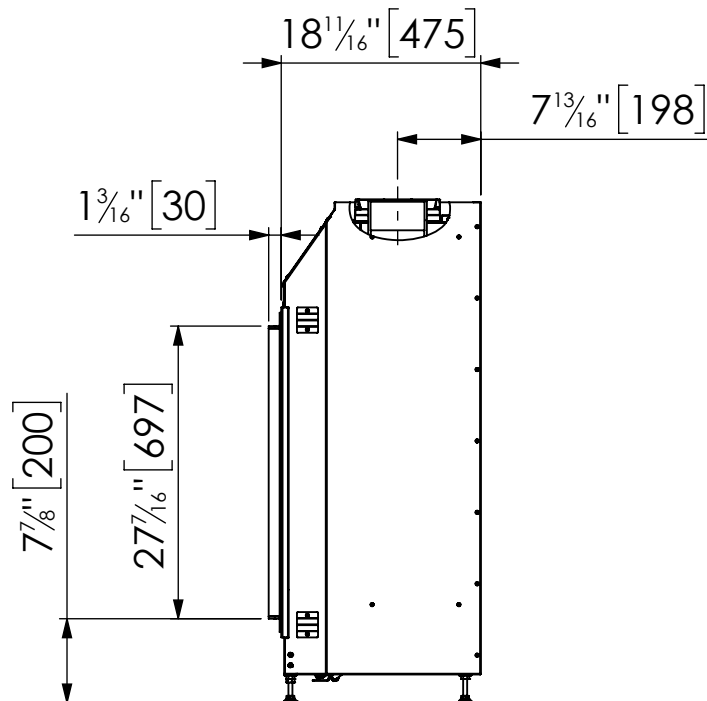

Prestige 51

dim" = inch
 [dim] = mm