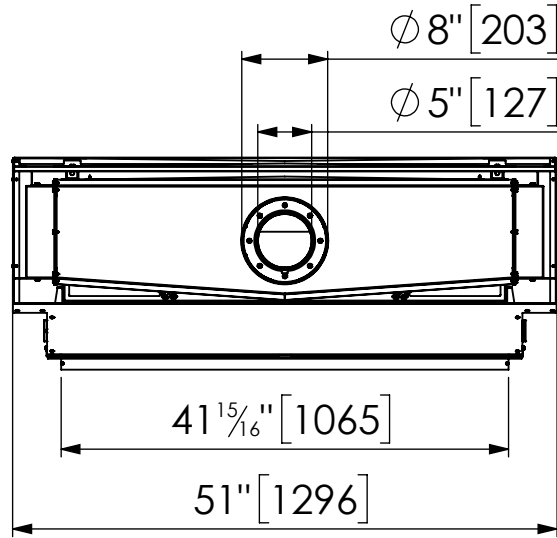

Prestige 51

dim" = inch
 [dim] = mm