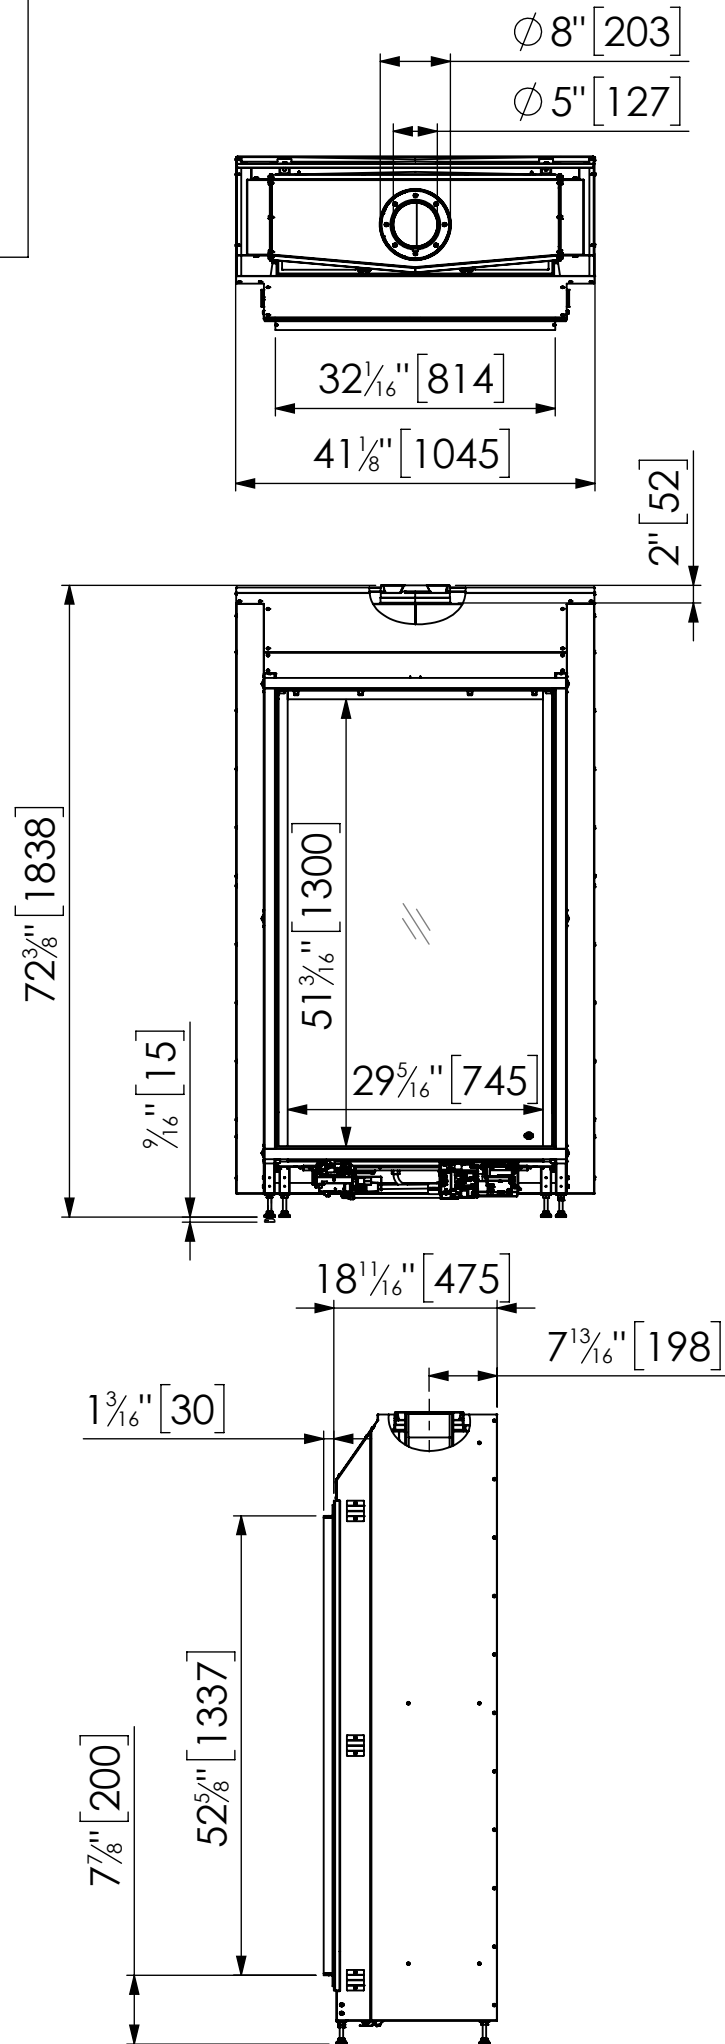

Prestige 42 Tall

dim" = inch
[dim] = mm